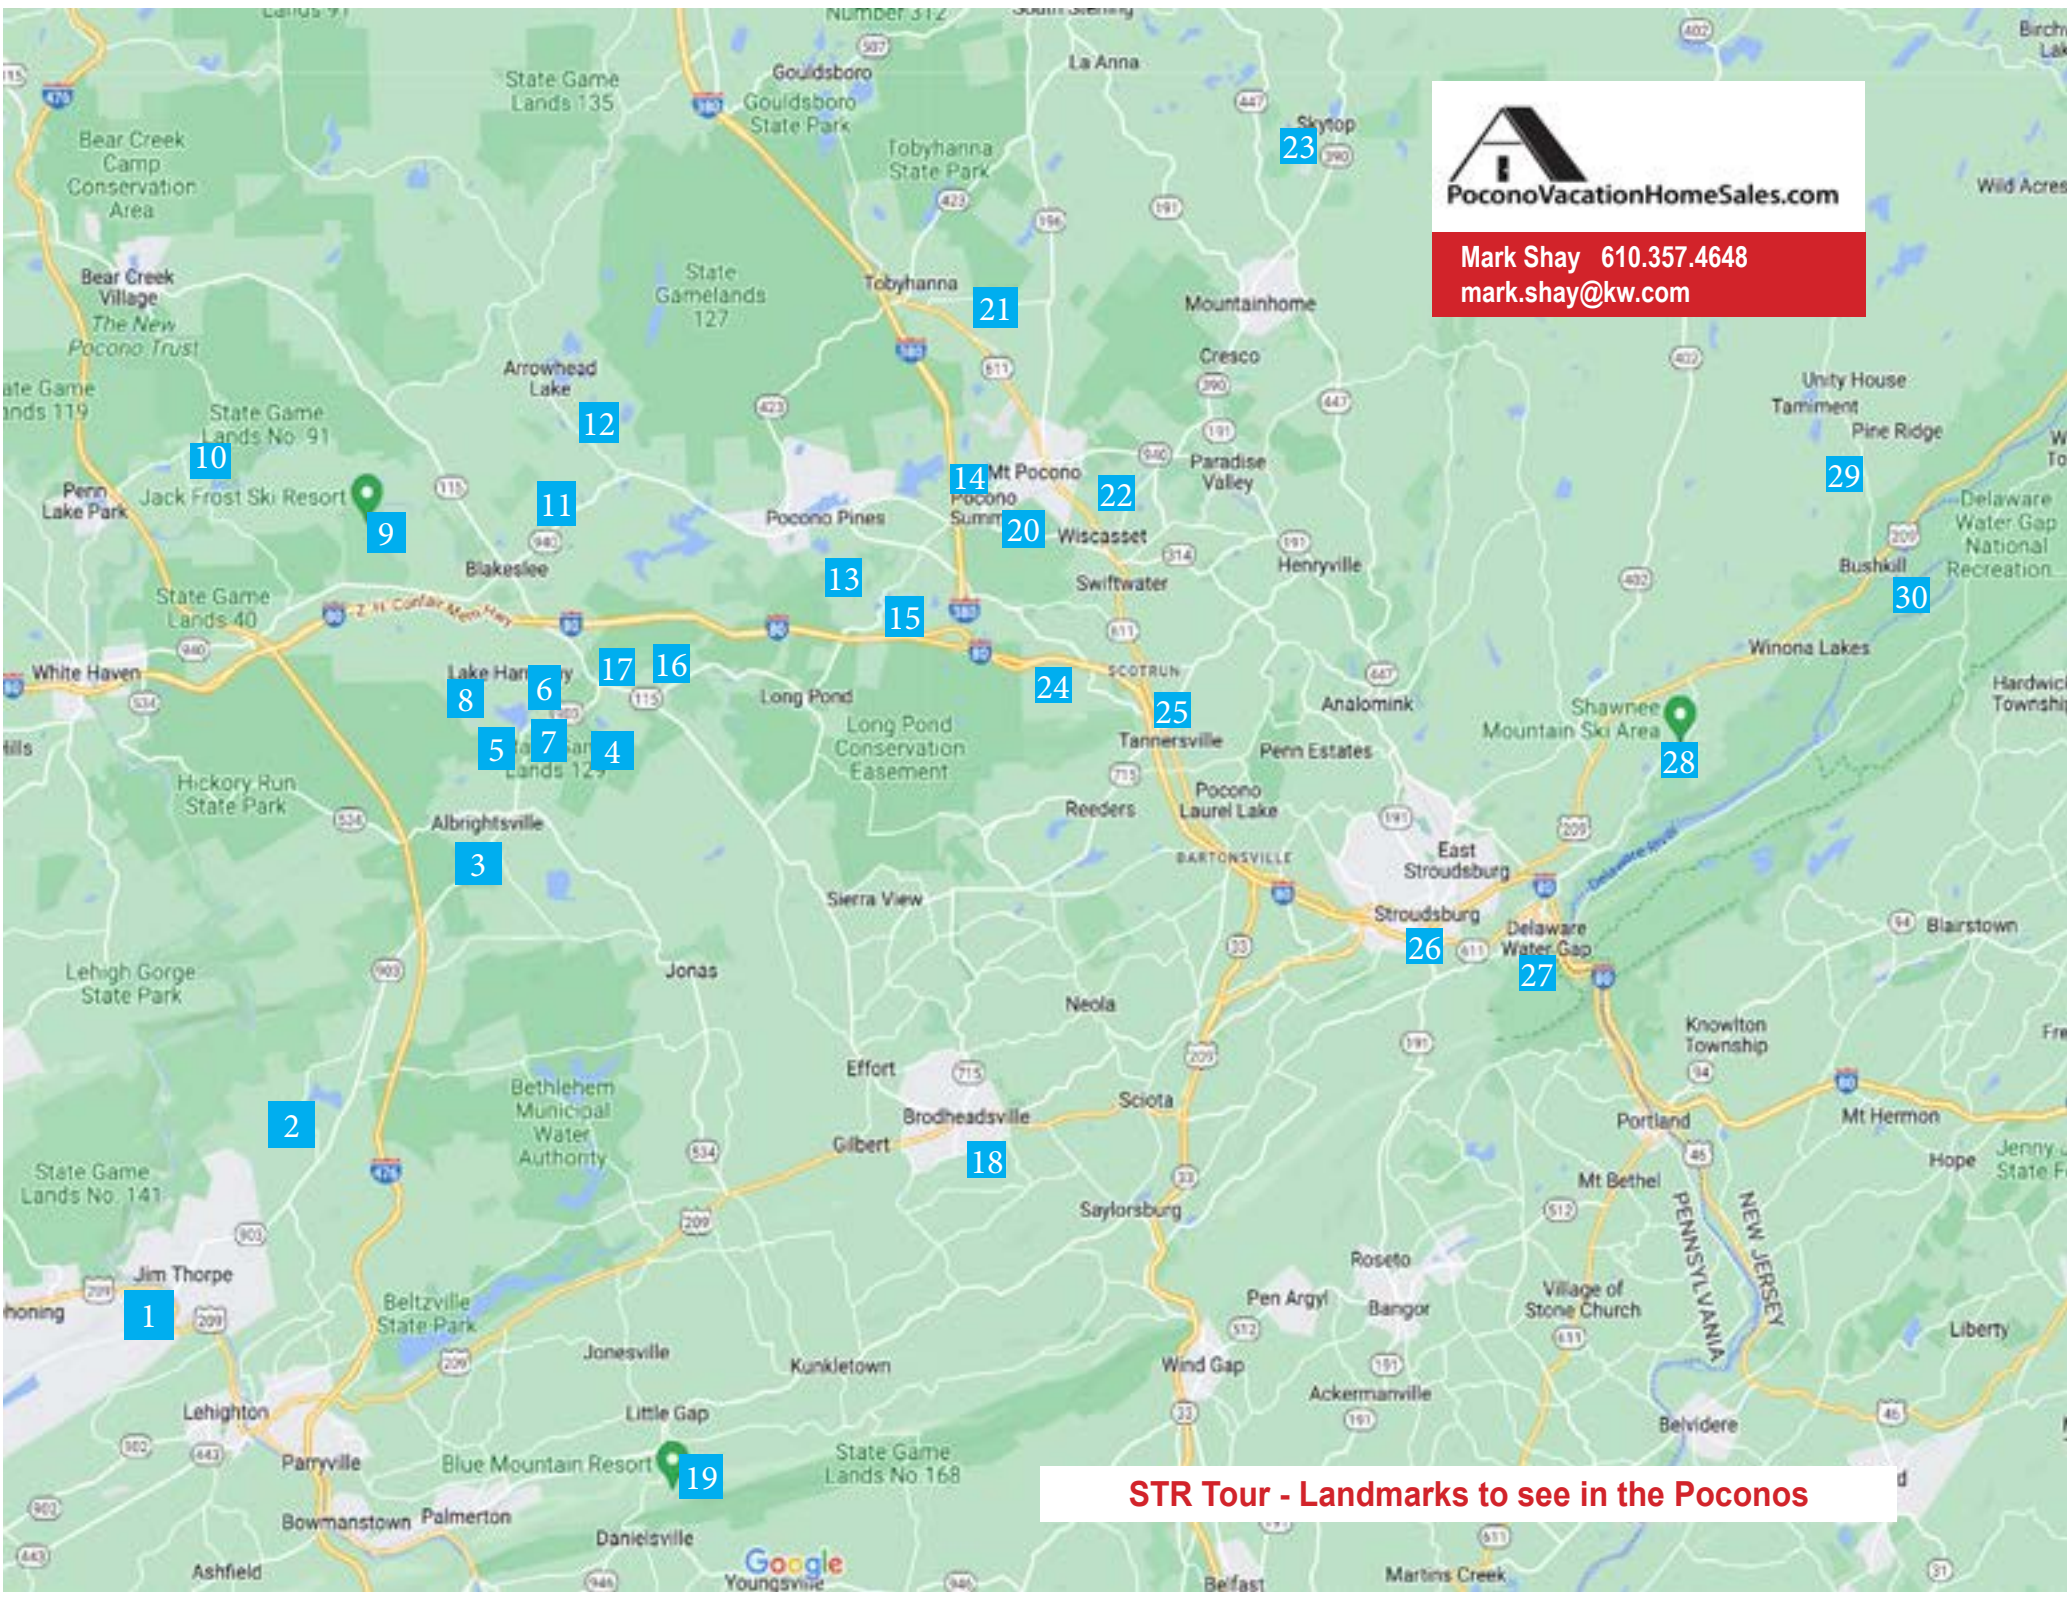

PoconoVacationHomeSales.com

Mark Shay 610.357.4648

mark.shay@kw.com

STR Tour - Landmarks to see in the Poconos